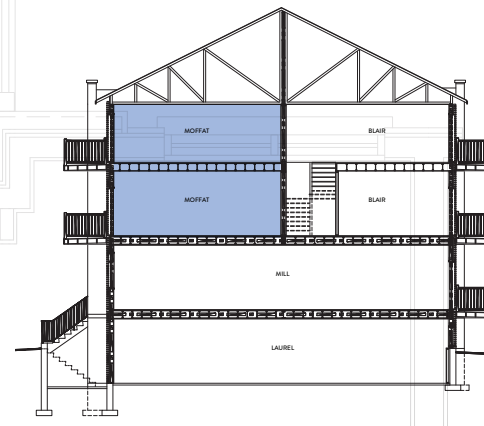

2ND/3RD LEVEL | 1,099 SQ FT | 2 BEDS | 2.5 BATHS

THE MOFFAT

SIDE ELEVATION

MAIN FLOOR

SECOND FLOOR