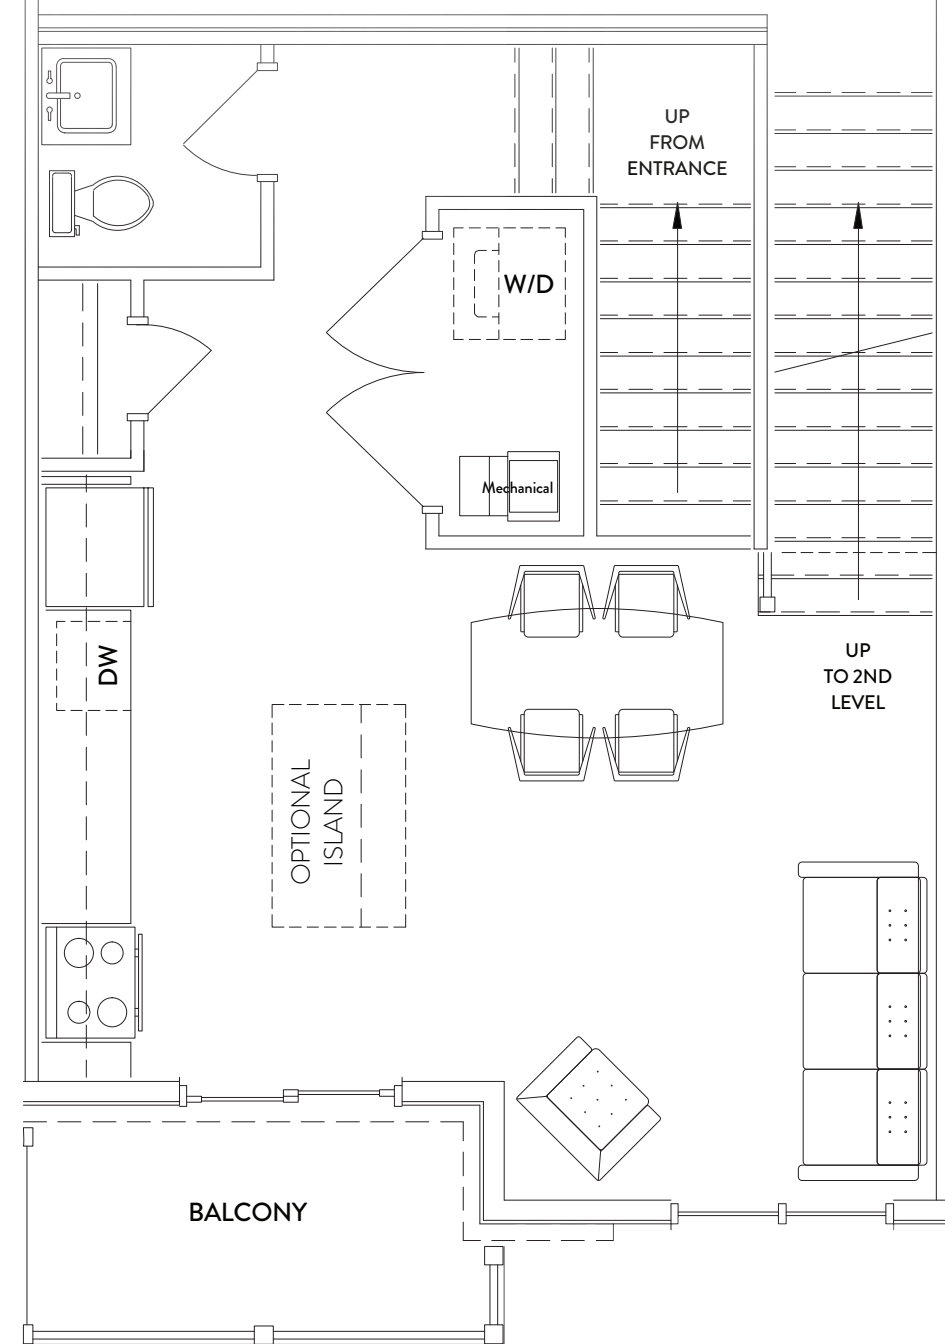

2ND/3RD LEVEL | 1,099 SQ FT | 2 BEDS | 2.5 BATHS

THE MOFFAT

SIDE ELEVATION

MAIN FLOOR

SECOND FLOOR