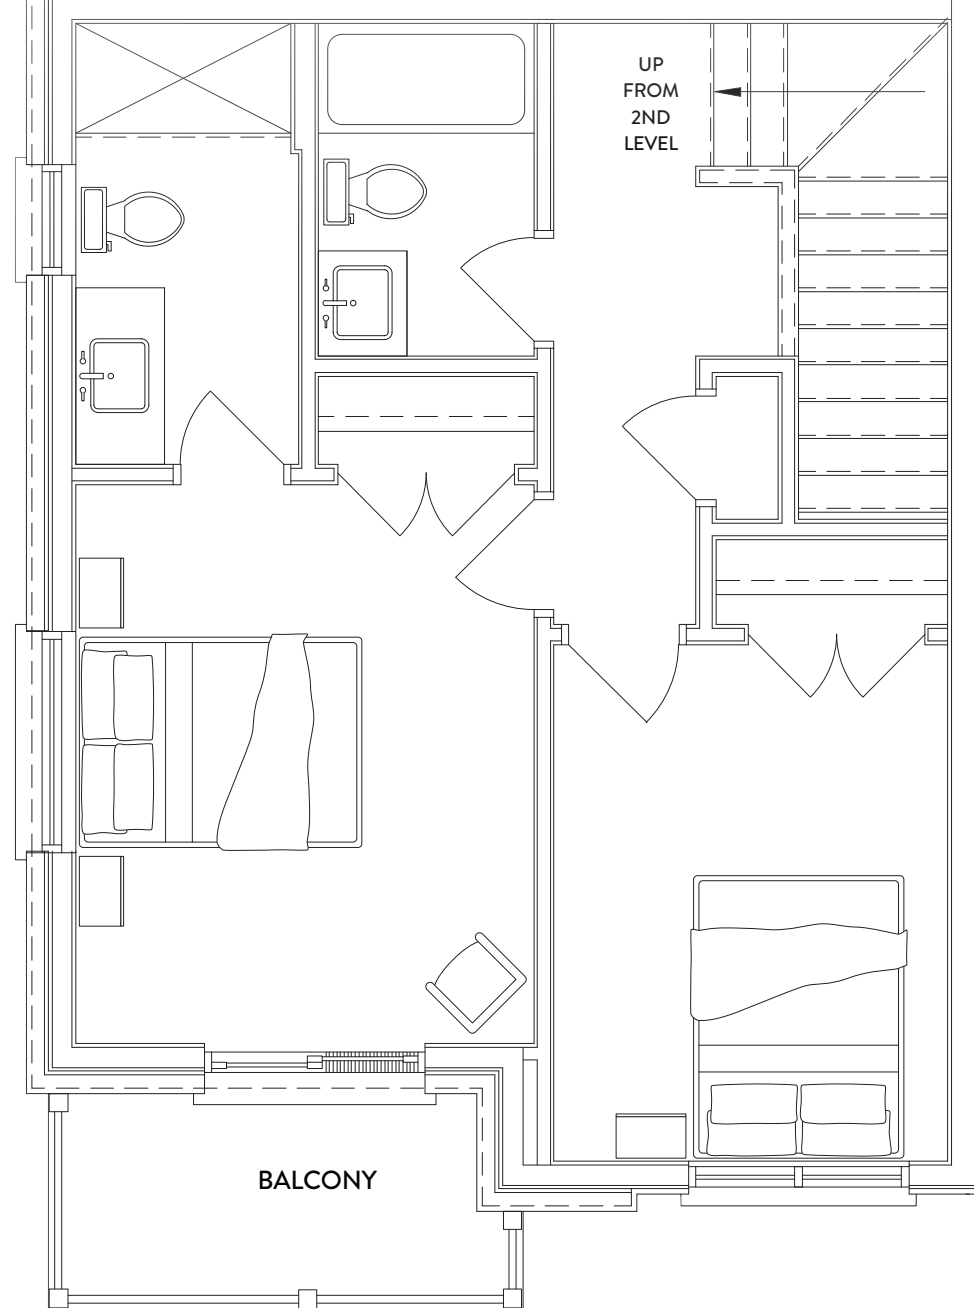

2ND/3RD LEVEL | 1,099 SQ FT | 2 BEDS | 2.5 BATHS

THE MOFFAT

SIDE ELEVATION

MAIN FLOOR

SECOND FLOOR